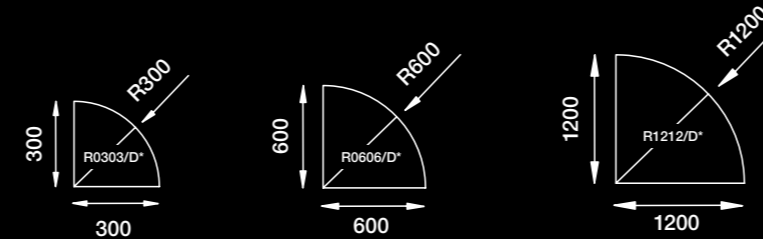

The EASi-Raft Shapes

The Square

The Rectangle

The Quadrant

The Radius

The Arc

The Circle

* Standard depths available are 50mm, 100mm, 150mm, 200mm, 250mm & 300mm ** Other shapes and sizes are available on request