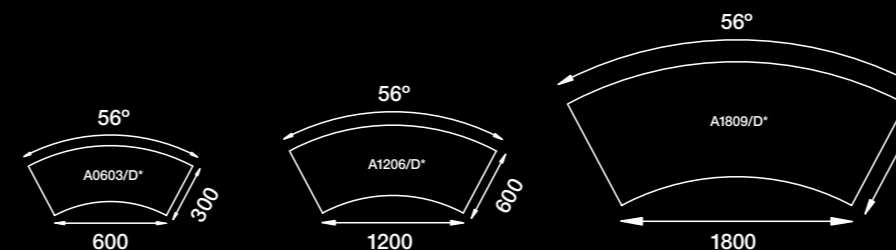

The EASi-Raft Shapes

The Square

The Rectangle

The Quadrant

The Radius

The Arc

The Circle

* Standard depths available are 50mm, 100mm, 150mm, 200mm, 250mm & 300mm ** Other shapes and sizes are available on request