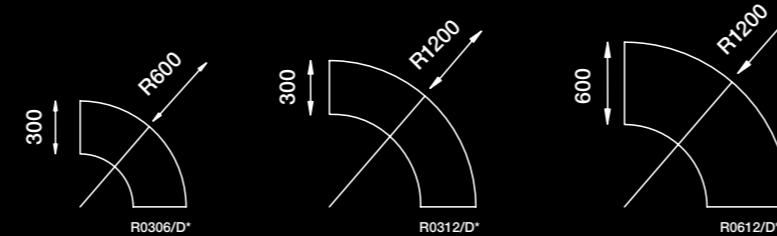

The EASi-Raft Shapes

The Square

The Rectangle

The Quadrant

The Radius

The Arc

The Circle

* Standard depths available are 50mm, 100mm, 150mm, 200mm, 250mm & 300mm ** Other shapes and sizes are available on request