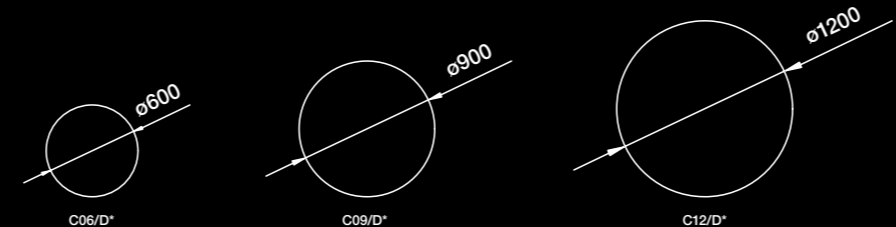

The EASi-Raft Shapes

The Square

The Rectangle

The Quadrant

The Radius

The Arc

The Circle

* Standard depths available are 50mm, 100mm, 150mm, 200mm, 250mm & 300mm ** Other shapes and sizes are available on request