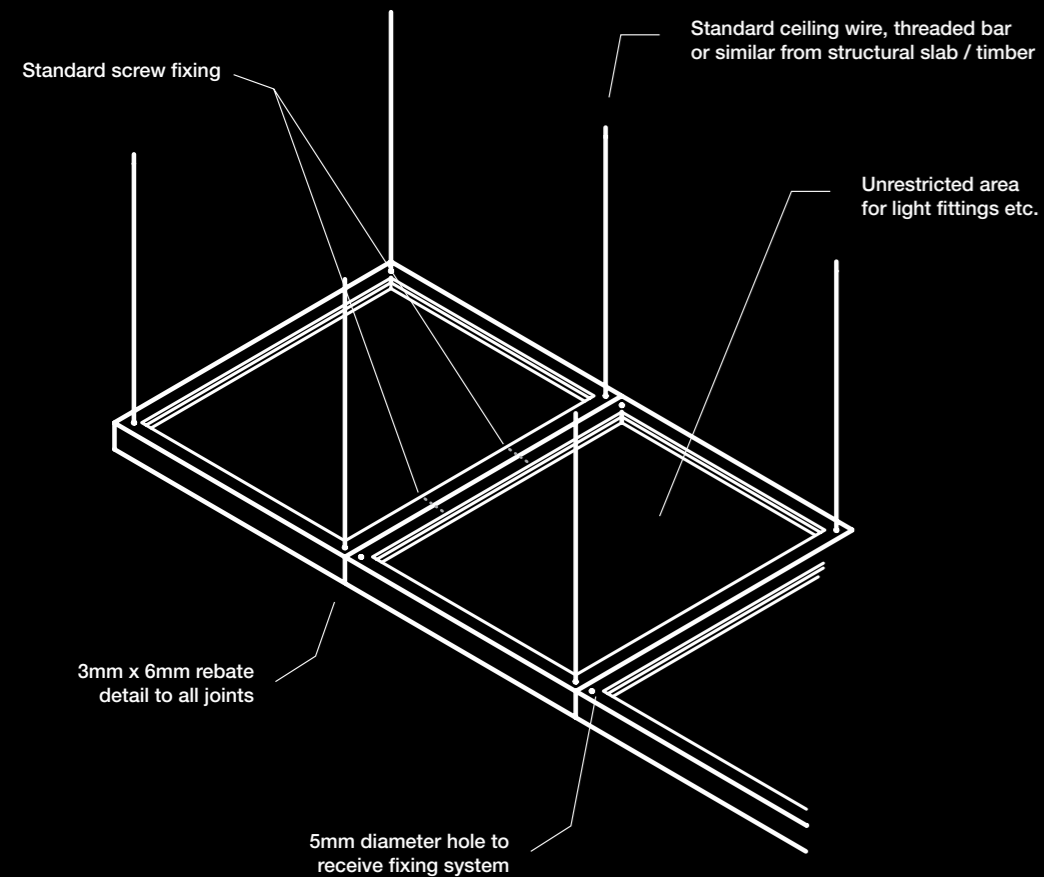

Look how simple **EASi-Raft** is to create...

www.easi-raft.com