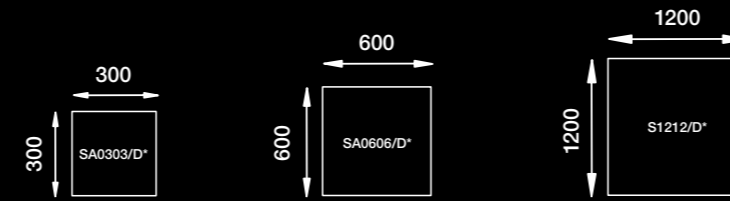

All EASi-Raft module dimensions are designed to conform with standard suspended ceiling grids and are capable of receiving standard and non-standard light fittings.

EASi-Raft can be **installed in just one shift** which opens up further opportunity to retro fit into existing locations for minimal disruption and maximum impact.

The EASi-Raft Shapes

The Square

The Rectangle

The Quadrant

The Radius

The Arc

The Circle

* Standard depths available are 50mm, 100mm, 150mm, 200mm, 250mm & 300mm ** Other shapes and sizes are available on request